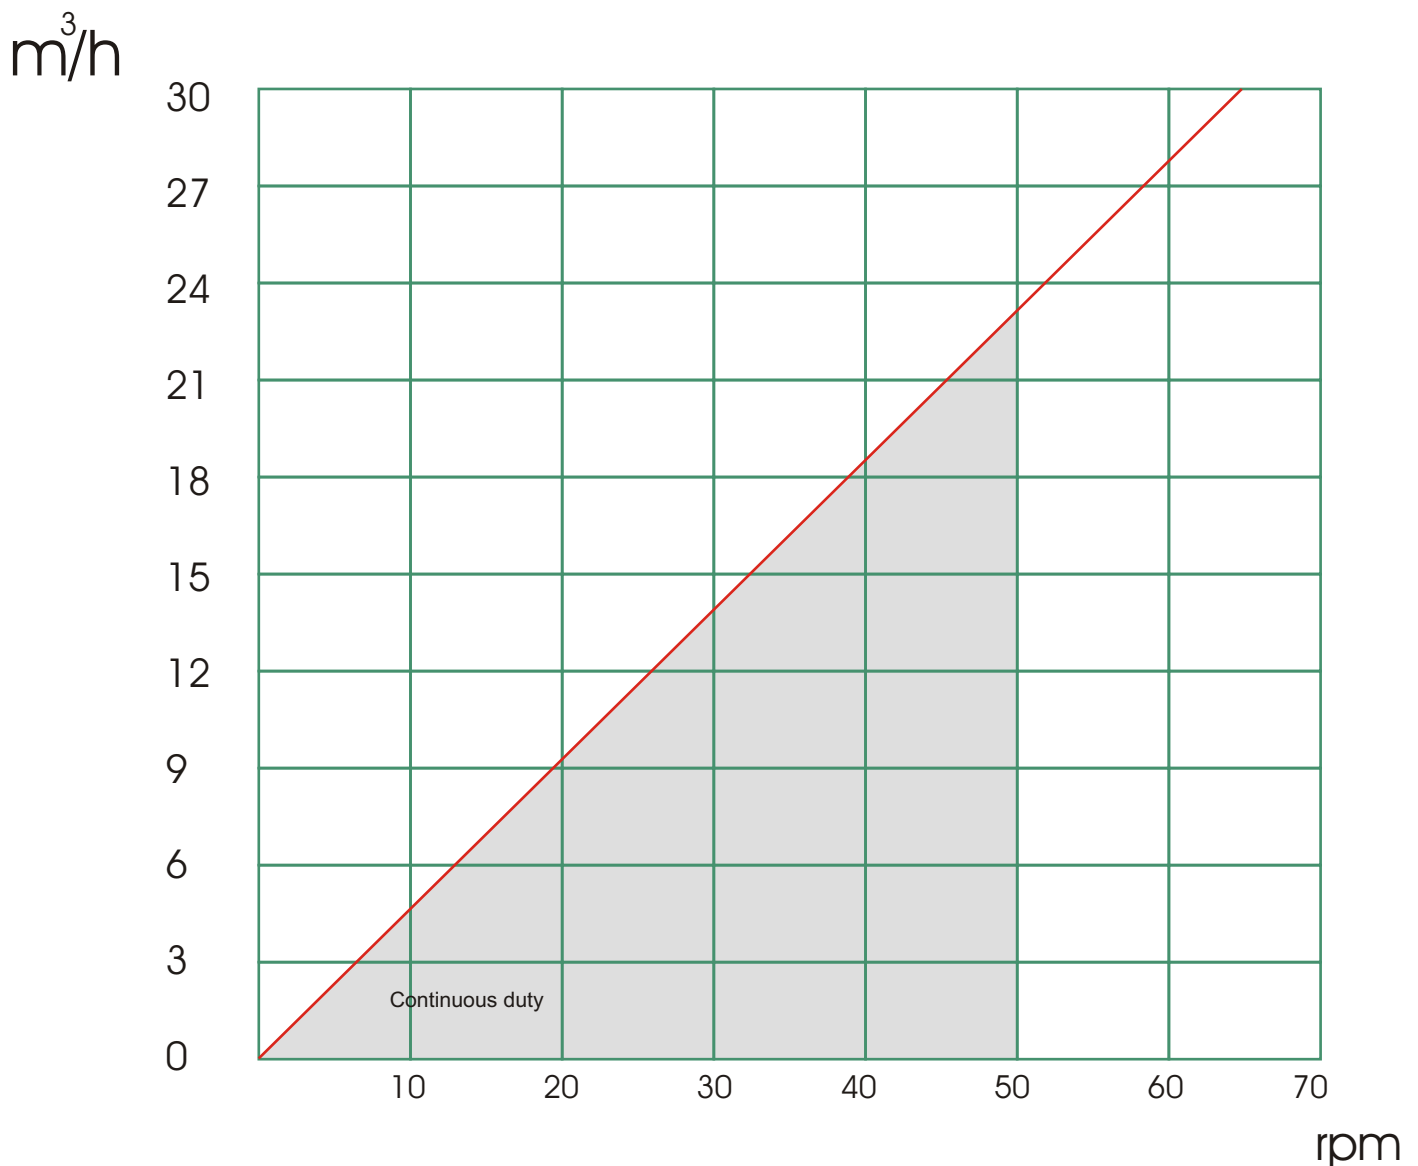

Techni-flow

Industrial Peristaltic Pumps

FMP-70 Model

Performance Curve

TEL 33 5 63 02 00 10
FAX 33 5 63 02 00 20
<http://techni-flow.com>
pompe@techni-flow.com